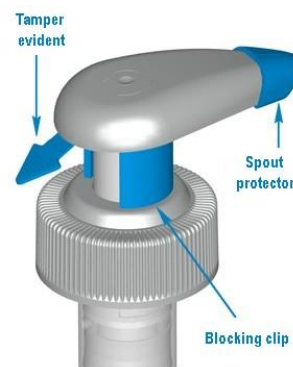

- “Double-safety” for a better protection of your products
 - A “3-in-one” tamper-proof accessory
 - The tamper-evident ensures that the product has not been opened prior to sale
 - The spout protector protects the hole from dust, pollution and all kind of contamination
 - The blocking clip blocks the pump avoiding priming when on the shelf
 - A screw pump, very difficult to unscrew to avoid the opening of the bottle
- Ecological
 - When the bottle is empty, it is possible by forcing to separate the pump from the bottle
 - Optimization of sorting and recycling

A pump available in stock and customizable on order

The “double-safety P2000” pump is available in stock with the following features. **It is customizable on order.**

		AVAILABILITY	
		In stock	On order
DESCRIPTION	Tamper-proof accessory	Natural	Various colours
	Pump	White	Various colours
		Smooth screw cap	Smooth or ribbed screw cap
	Neck	GCM I 28.410 Invio	GCM I 28.410 Invio
	Head	Standard	Standard
	Output	2cc	2cc
	Locking	Locked-up	Locked-up
	Deep-tube length	250 mm	Various lengths

Some especially dedicated accessories

- **A “3-in-one” tamper-proof accessory**
 - Reusable as a cap
 - Once the tamper-evident is broken, it is possible to take-off the clip and the spout protector
 - They can be reused as a cap
 - Compatible with the standard head only
 - Natural colour in stock, various colours on order
- **“Belle”: a large, comfortable and widely customizable head**
 - Comfortable and easy to use thanks to its large size
 - Bi-injection, it increases the possibility of customization (on order)
 - Two-colours to be chosen among a wide choice of colours
 - The center of the head can be graved or embossed with logo or symbol
 - Possibility of using Soft-Touch materials in the center of the head
 - Colour in stock: white / white soft-touch
 - Incompatible with the tamper-proof accessory